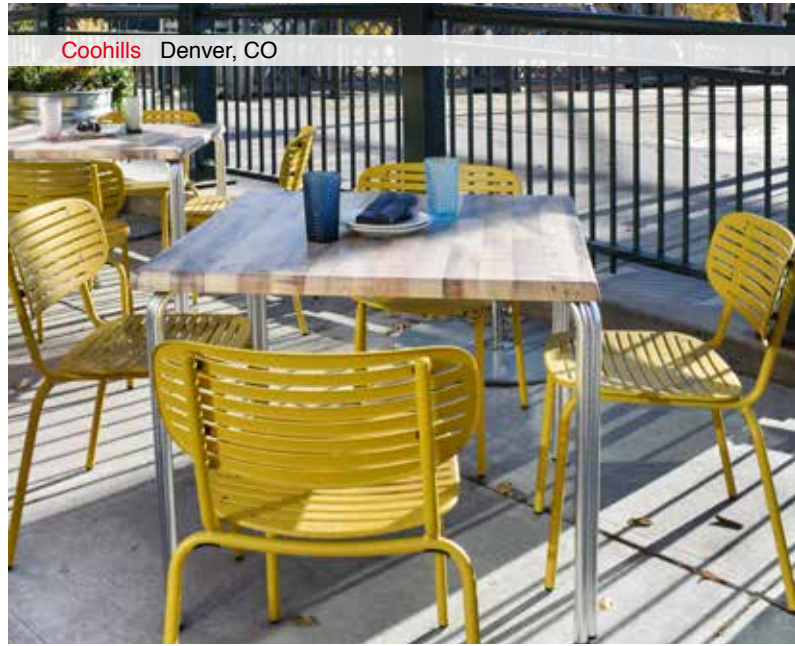

Coohills Denver, CO

Blue Moon Brewery Co. Denver, CO

Timber & Torch Steamboat Springs, CO

800.726.0368

www.emuamericas.com

Stated dimensions are overall and approximate.

ALUMINUM TABLE BASES

Zeus #1340
for 30" sq. tops
H29.5"xW31"xD31" 10 Lbs.