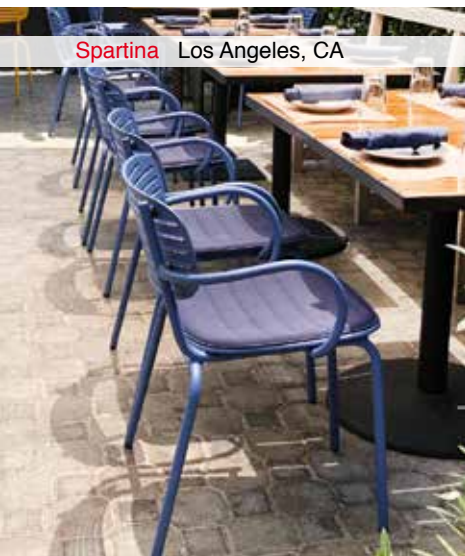

23 24 41 50 73

Bridge #147
H32.5"xW22"xD23.5" 16 Lbs.

24

Ronda #116HD
H32.5"xW22.5"xD25.5" 12.5 Lbs.

22 24 41 73

Segno #268
H33"xW20.5"xD21" 15 Lbs.

22

Miky #638
H30.5"xW24"xD21.5" 15.5 Lbs..