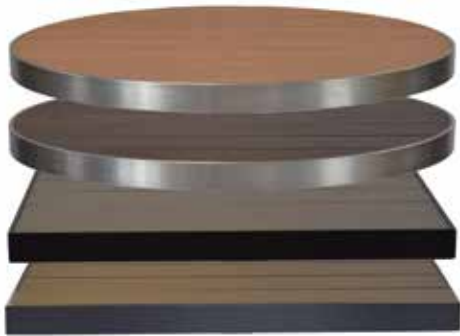

NEW

Palisade
(150)

City
(029)

Kansas
(508)

Findus Grey
(296)

SID, Wood-Look Aluminum Slats

Use with Zak or Zeus Bases

#1481 30" #1490 26" #1494 26"x30"