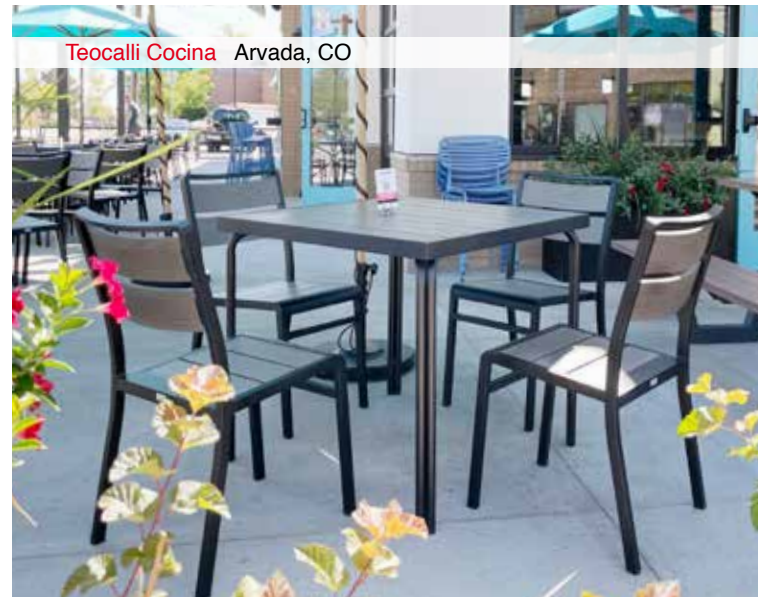

Teocalli Cocina Arvada, CO