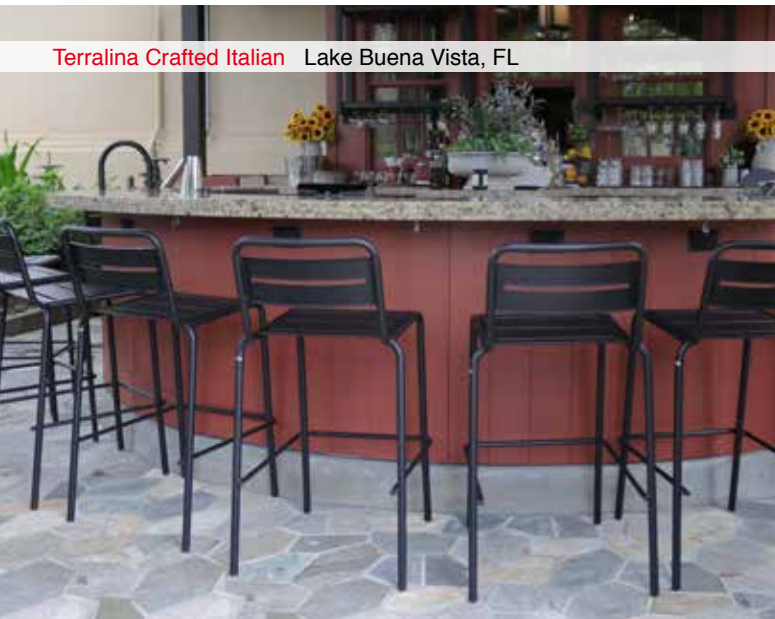

Coupole Bar #442
H43.5"xW20"xD19" 14 Lbs.

22 23 62

Star Bar #164
H41.5"xW22"xD23.5" 18 Lbs.

41 60 61

Thor Bar #657
H29.5"xW19"xD19" 15 Lbs.

22 22 82

Available w/ teak seat #657T

The Wine Reserve Oregon, WI