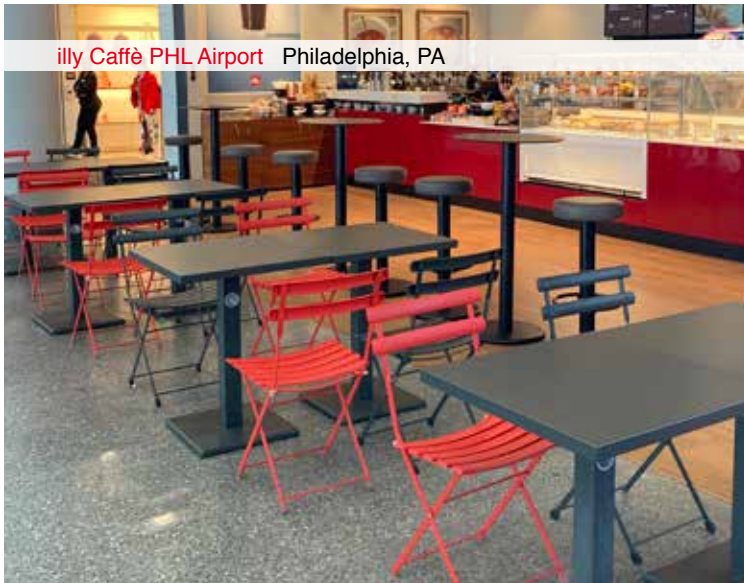

Lock #472K, □ 24", 44 Lbs.
#473K, □ 32", 60 Lbs.

22 41 73